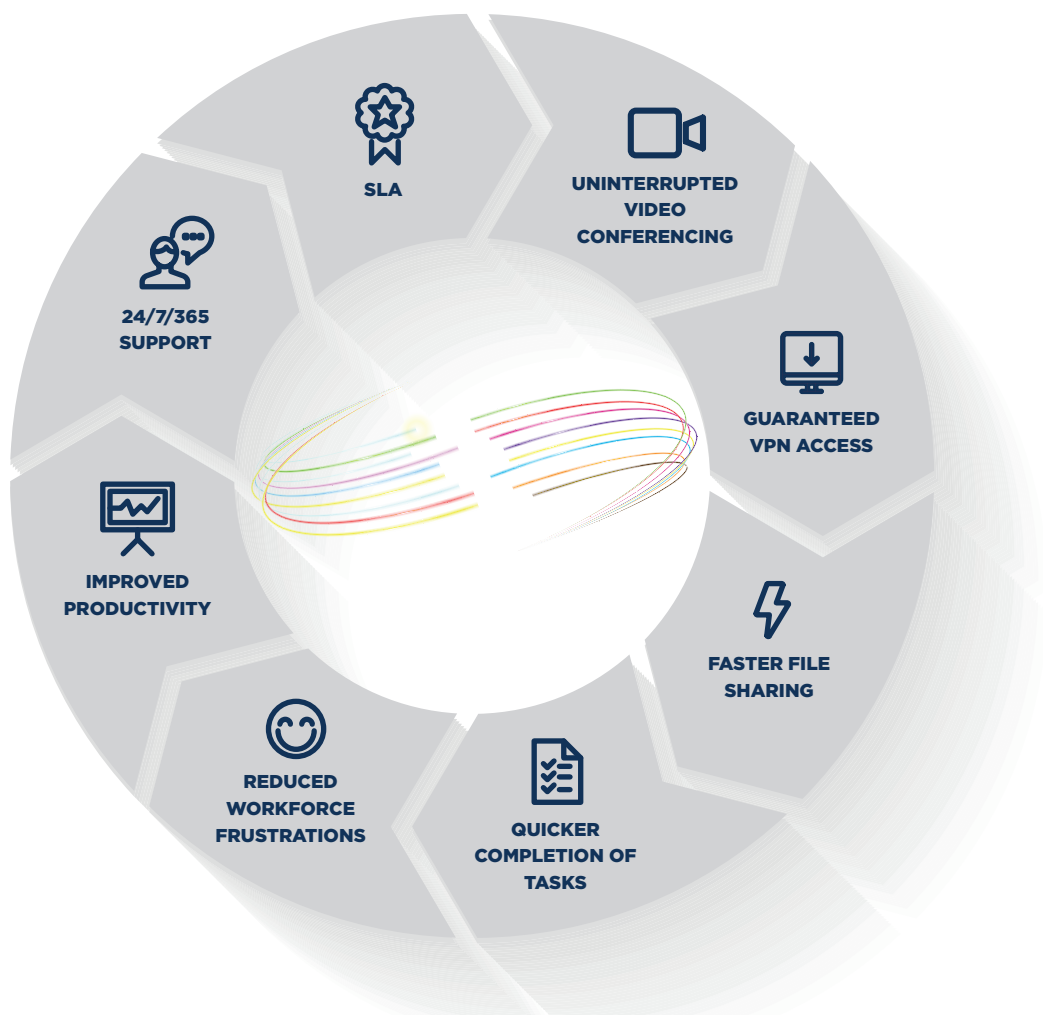

THE ULTIMATE INTERNET CONNECTION FOR BUSINESS

- ✓ Dedicated Internet Line
- ✓ Symmetric Performance
- ✓ Ultra Low Latency
- ✓ Unlimited Usage
- ✓ Up to 10Gb/s Connectivity
- ✓ Scalable Bandwidth

MISSION CRITICAL BENEFITS PROVIDED BY UNCONTENDED BANDWIDTH

TAKE THE COMPETITIVE EDGE

When you need to react faster than your competition, the ultra-low latency provided with a dedicated leased line, makes CWCS the perfect choice for your business.

HM Government
G-Cloud
Supplier

Dedicated Internet Line

A fully uncontended service ensures your office receives a private line so you never share the bandwidth with any other internet users. This allows you to plan the performance of your applications and projects with confidence.

Symmetric Download and Upload Speeds

Meaning your download and upload speeds are always the same. Essential for uploading to the cloud, web hosting, streaming, sharing large data files and using VoIP.

Unlimited Usage